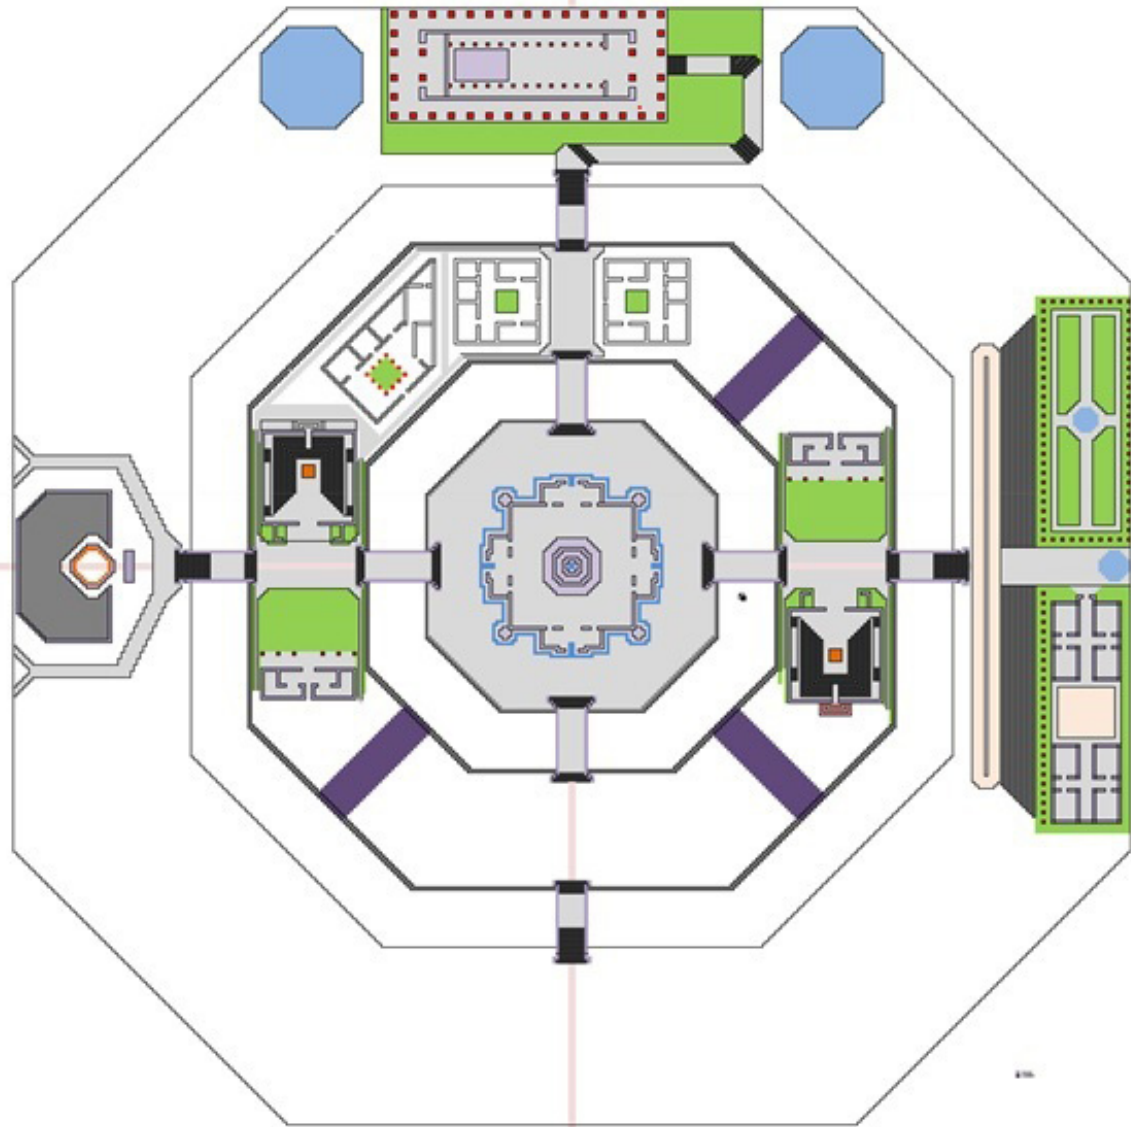

<darrenwershler> good lord
<BigHaircutPrime> it's only 2/3 done

					64		64		50		28
---	---	---	--	---	----	---	----	---	----	---	----

GROUP

H

Project Atlantis

ENGL398E Minecraft Carpentry Project

COORDINATES

- 1021
94
- 600

Proposal and Research Questions

Collage by Kimberley

Health: 10 hearts
Hunger: 10 food icons
Experience: 9
Hotbar: 8 slots with items and counts: 64, 64, 50, 28

Adventure Storage floor

BigHaircutPrime

Health: 10 hearts (10/10)
Hunger: 10 hunger points (10/10)
Experience: 9
Hotbar: 10 slots containing: Diamond Sword, Pickaxe, Shovel, Pickaxe, Wand, 64 Cobblestone, 64 Sandstone, 50 Stone, 29 Wheat

BigHaircutPr

Saved screenshot as 2014-02-25_10.12.47.png
<BigHaircutPrime> the lighting is uniform to prevent monsters from spawning
Saved screenshot as 2014-02-25_10.12.58.png
<darrenwershler> aagh
<BigHaircutPrime> we are going to fill this with water
Saved screenshot as 2014-02-25_10.13.07.png
<BigHaircutPrime> haha
<darrenwershler> hahahaha
Saved screenshot as 2014-02-25_10.13.18.png
<BigHaircutPrime> essentially the land is divided into three to represent three social classes
<BigHaircutPrime> the outer ring being the largest to represent the poor
<BigHaircutPrime> middle = middle class
<BigHaircutPrime> and in the center are the elite
<darrenwershler> have you read any of the material about 19th century utopian communities?
<darrenwershler> Fourier etc/?
<BigHaircutPrime> we are indeed looking into that