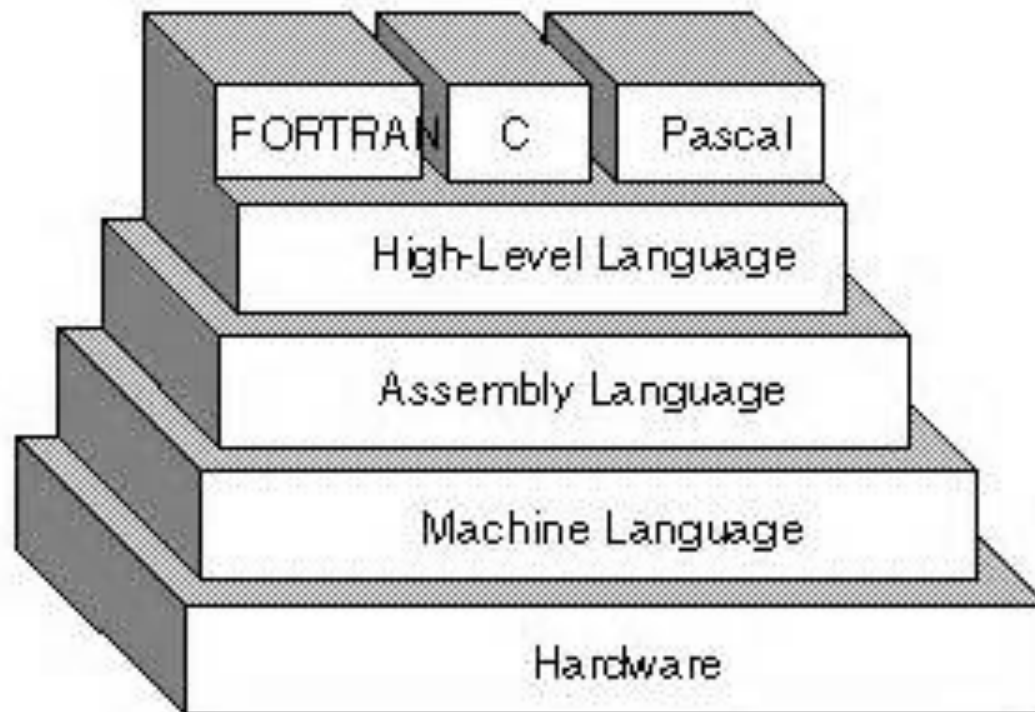

### Lapped Surfaces vs. Unlapped Surfaces

	Core 0	Core 1	Core 2	Core 3
■ Stock / Stock	66.9	66.4	60.6	60.6
■ Lap / Stock	64.9	64.4	59.0	59.4
■ Lap / Lap	58.7	59.6	54.5	56.3
■ Lap / Lap (~300 hrs)	56.6	57.8	51.7	53.7

MOUSE GPU

ON/OFF MECHANISM

BUSSING

REGISTERS

ENCODERS

DOUBLE DABBLER