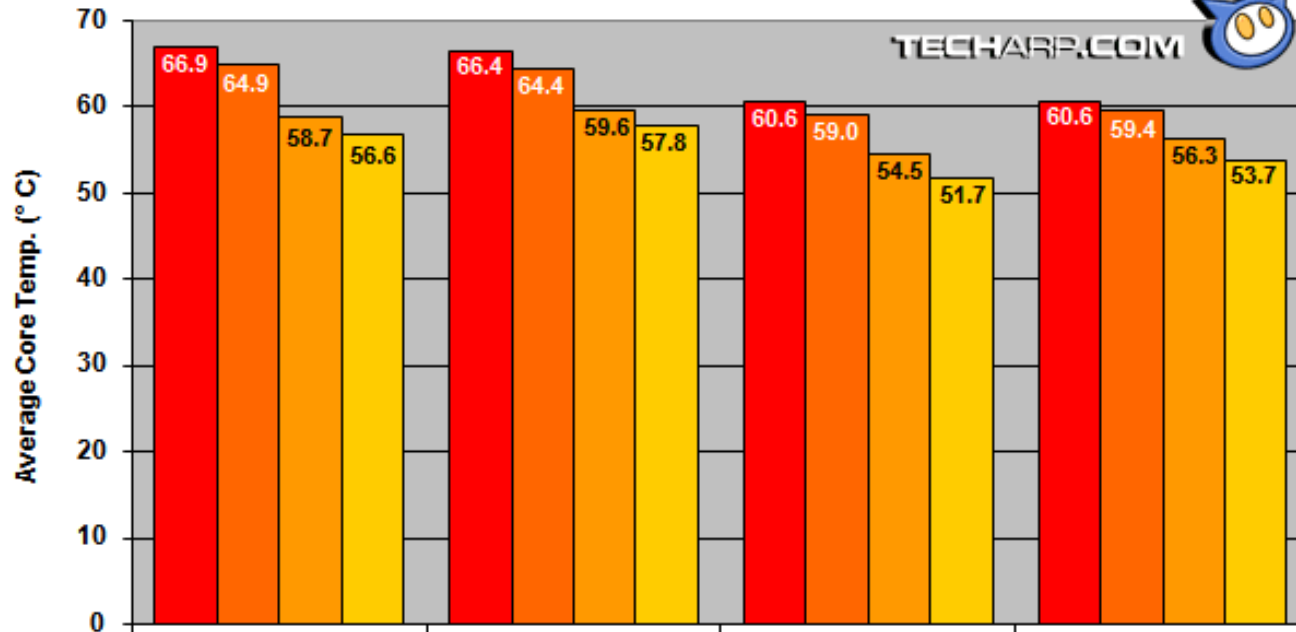

### Lapped Surfaces vs. Unlapped Surfaces

	Core 0	Core 1	Core 2	Core 3
■ Stock / Stock	66.9	66.4	60.6	60.6
■ Lap / Stock	64.9	64.4	59.0	59.4
■ Lap / Lap	58.7	59.6	54.5	56.3
■ Lap / Lap (~300 hrs)	56.6	57.8	51.7	53.7