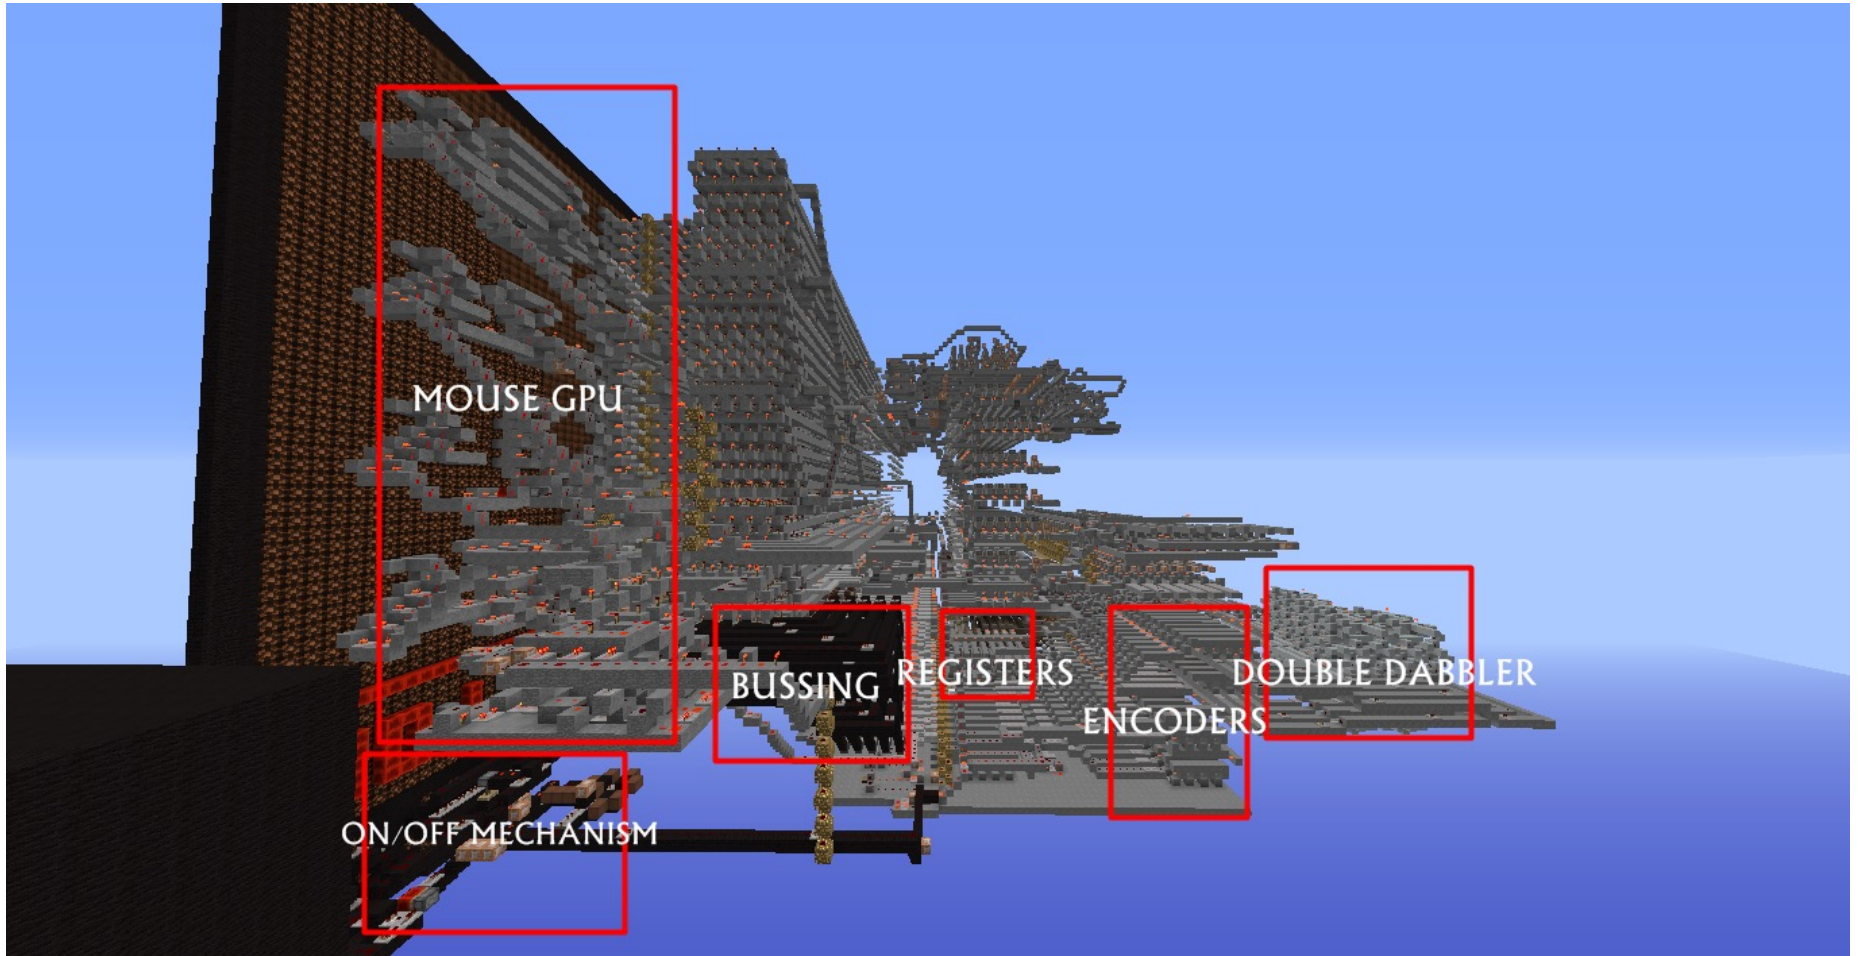

### Lapped Surfaces vs. Unlapped Surfaces

	Core 0	Core 1	Core 2	Core 3
■ Stock / Stock	66.9	66.4	60.6	60.6
■ Lap / Stock	64.9	64.4	59.0	59.4
■ Lap / Lap	58.7	59.6	54.5	56.3
■ Lap / Lap (~300 hrs)	56.6	57.8	51.7	53.7

MOUSE GPU

ON/OFF MECHANISM

BUSSING

REGISTERS

ENCODERS

DOUBLE DABBLER